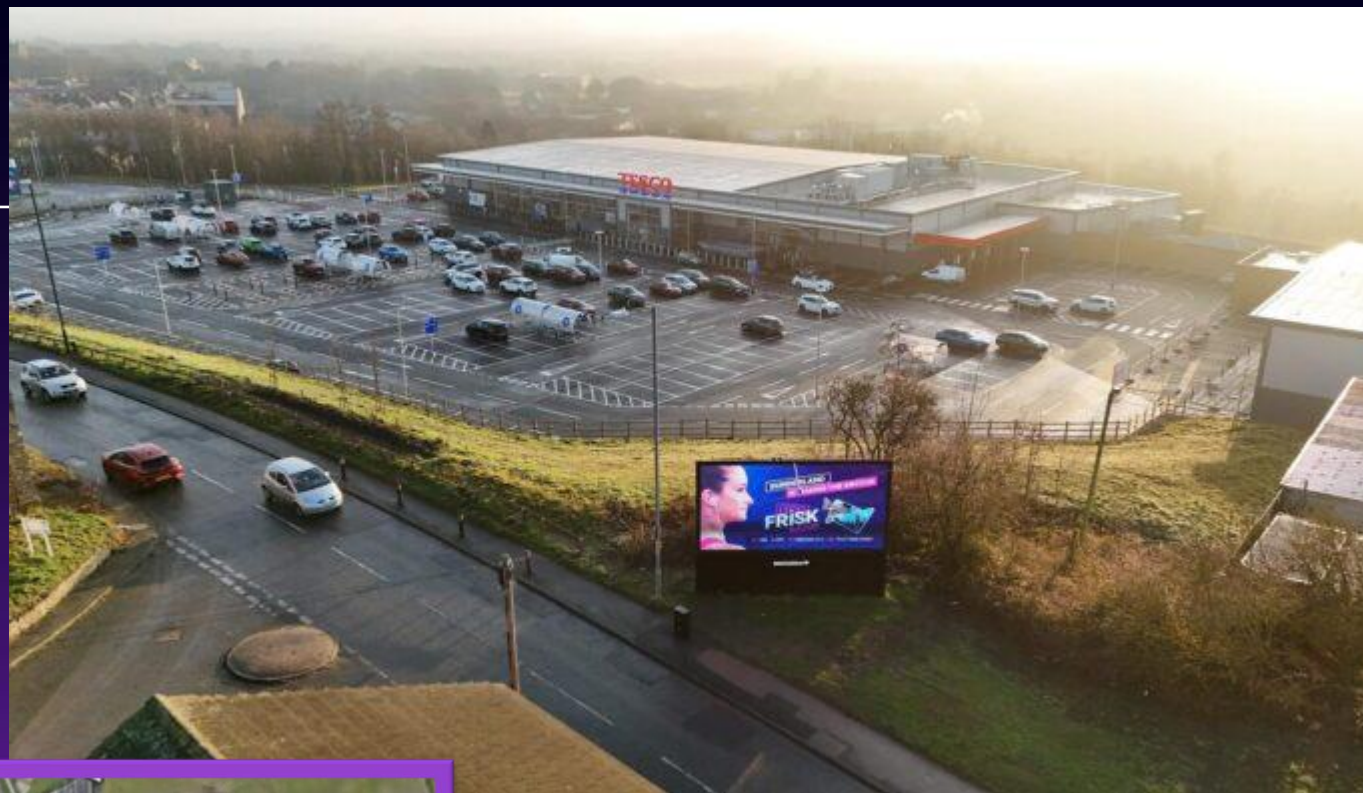

D48 Screen

Nestled between Sunderland and Durham, Houghton-le-Spring is home to our highly visible D48 screen. Strategically positioned on the busy Newbottle Street (A182), the screen commands attention from traffic heading into Houghton-le-Spring or toward the A690 - an essential gateway to Sunderland City Centre. Adding to its appeal is the proximity of a newly built Tesco Superstore, which attracts significant footfall to the area.

Location	Houghton L S
Weekly Impressions	86,968
Environment	Roadside
Size	D48
Motion	Static
Loop	60"
Ad Slot	10"
Spec (Pixels)	1200w x 600h